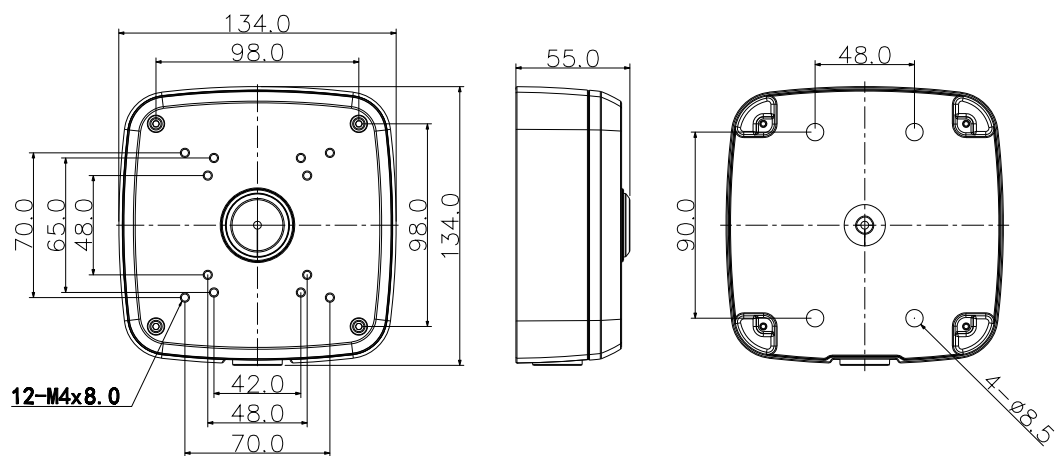

### Specifications

<b>Model</b>	<b>PFA121</b>
<b>General</b>	
Material	Aluminum
Dimension (W x D x H)	134mm x 134mm x 55mm
Pipe Thread	M20(G1/2")
Operating Temperature	-40°C ~60°C
Humidity	0~90% RH
Load Bearing	3Kg
Weight	0.5Kg
Applicable Model	Please see "Accessory Selection"

## Dimensions (mm)